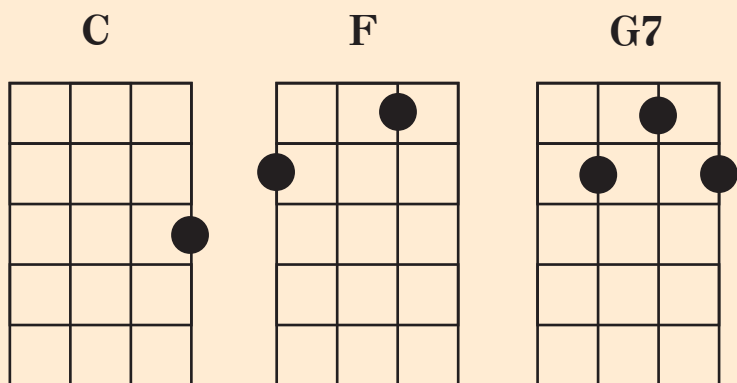

Underneath the Mango Tree

Monty Norman James Bond (Dr. No)

Intro: C – F – G7 – C
C – F – G7 - C

C **F** **G7** **C**
Underneath the mango tree, me honey and me can watch for the moon

C **F** **G7** **C**
Underneath the mango tree, me honey and me make boolooloop soon

C **F** **G7** **C**
Underneath the moonlit sky, me honey and I can sit hand in hand

C **F** **G7** **C**
Underneath the moonlit sky, me honey and I can make fairyland

C **F** **G7** **C**
Mango, banana and tangerine, sugar and ackee and cocoa bean

C **F** **G7** **C**
When we get marry we make them grow, and nine little chil' in a row

Underneath the mango tree, me honey and me can watch for the moon
Underneath the mango tree, me honey and me we plan marry soon

Instrumental GROOVE 2 Zeilen: C – F – G7 – C
C – F – G7 - C

Mango, banana and tangerine, sugar and ackee and cocoa bean
When we get marry we make them grow, and nine little chil' in a row

Underneath the mango tree, me honey and me can watch for the moon
Underneath the mango tree, me honey and me we plan marry soon
Underneath the mango tree..... underneath the mango tree
Underneath the mango tree..... underneath the mango tree